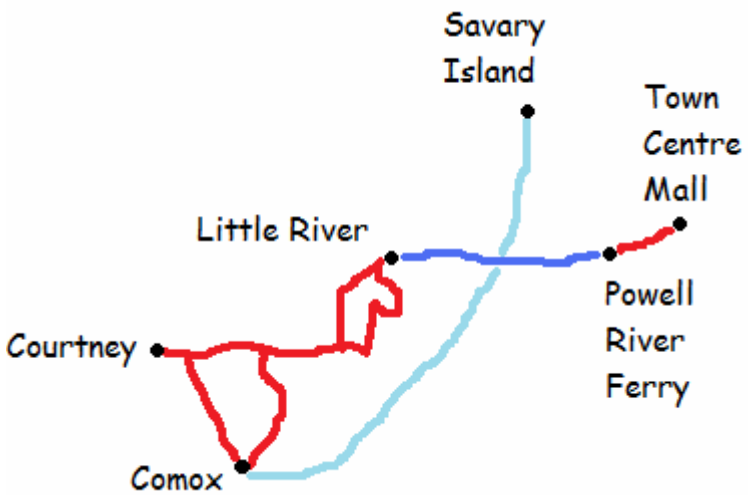

ROUTE #117 LITTLE RIVER FERRY

COURTNEY / COMOX / POWELL RIVER or SAVARY ISLAND

This is a convenient link from Vancouver Island to the north half of the Sunshine Coast. Travelling this route saves one from having to travel to Horseshoe Bay and Gibsons first, saving hours of travel time, and only one ferry instead of three. The ferry ride is 90 minutes.

There is frequent transit between Courtney and Comox and limited daily transit and ferry service from Courtney to the Sunshine Coast. BC Ferries operates 3 to 4 ferries a day from their Little River Ferry Terminal to Powell River. There is also 1 water taxi to Savary Island per day from Comox.

PASSENGERS FROM COMOX - TRANSFER AT NIU TO CONTINUE TO LITTLE RIVER

T - TRANSFER AT ANDERTON & RYAN TO CONTINUE TO LITTLE RIVER FERRY TERMINAL

WEB PREMIUM
ADVERTISING
SPACE

WEB PREMIUM ADVERTISING SPACE

BC TRANSIT – Powell River Ferry / Town Centre – EASTBOUND

PASSENGERS FROM COMOX - TRANSFER AT NIU TO CONTINUE TO LITTLE RIVER

T – TRANSFER AT ANDERTON & RYAN TO CONTINUE TO LITTLE RIVER FERRY TERMINAL

WEB PREMIUM
ADVERTISING
SPACE

WEB PREMIUM ADVERTISING SPACE